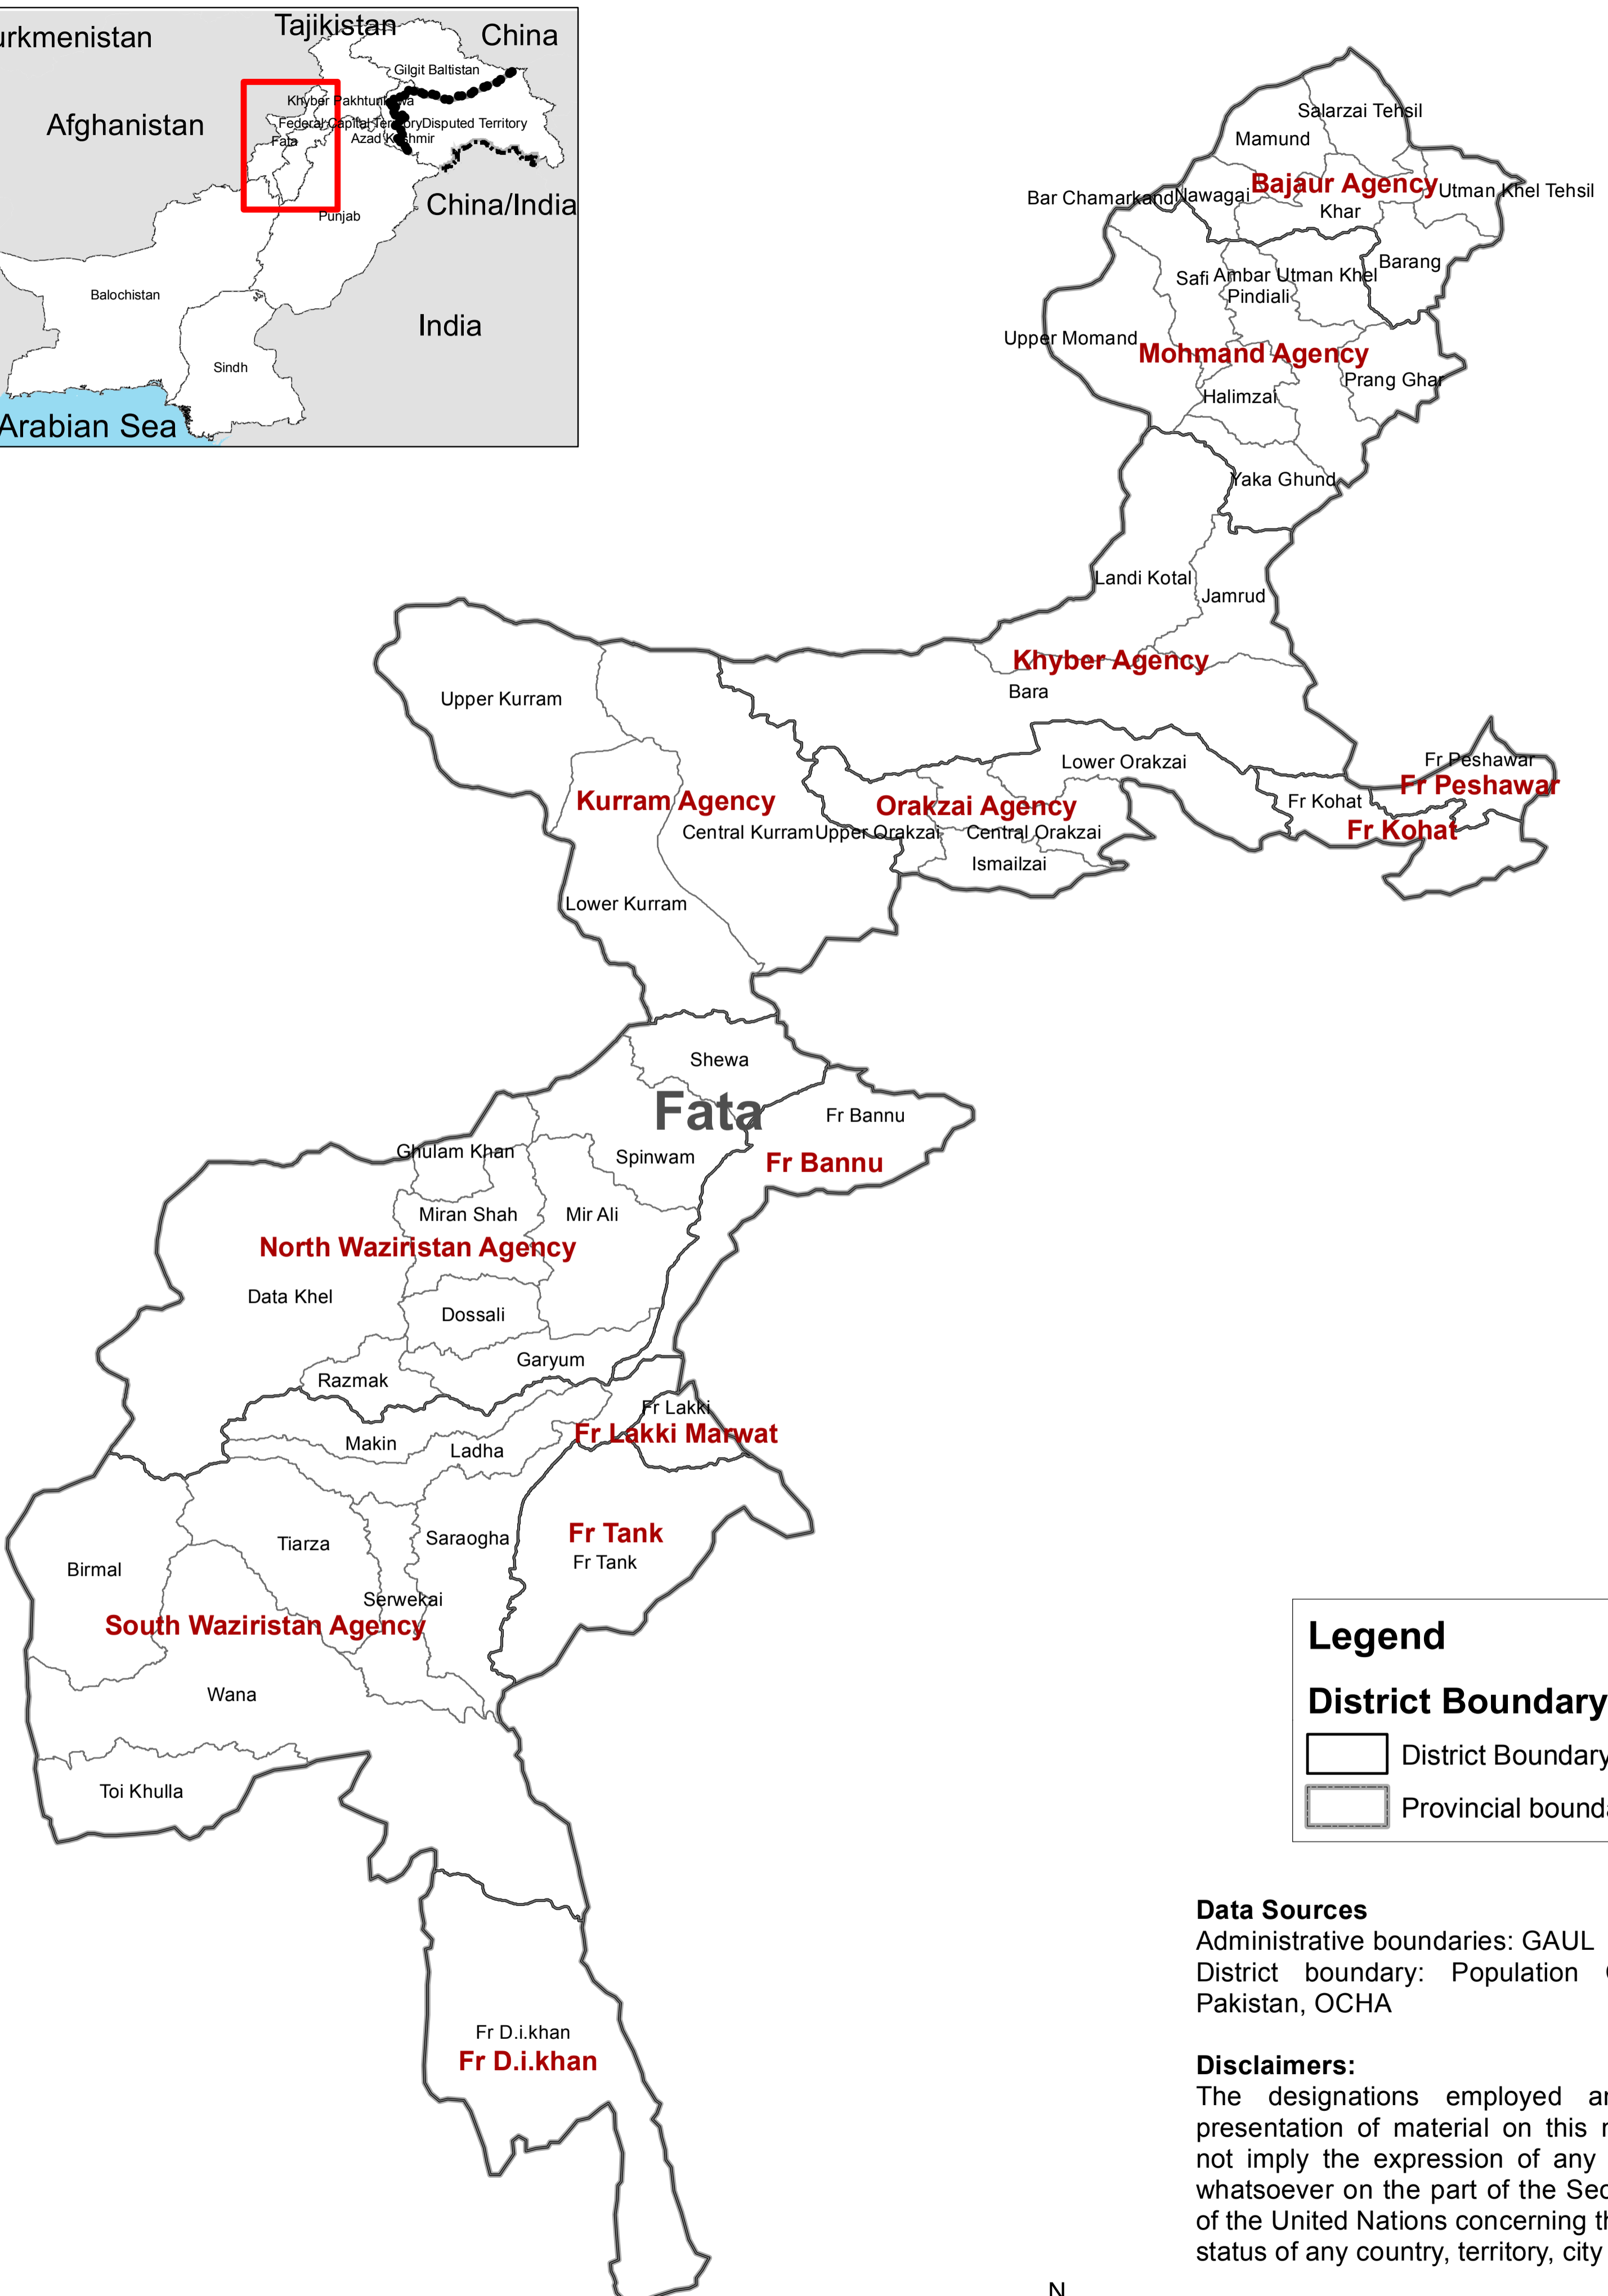

Base Map for Fata with Tehsils

Legend

District Boundary

□ District Boundary

□ Provincial boundary

Data Sources
 Administrative boundaries: GAUL
 District boundary: Population Census Pakistan, OCHA

Disclaimers:
 The designations employed and the presentation of material on this map do not imply the expression of any opinion whatsoever on the part of the Secretariat of the United Nations concerning the legal status of any country, territory, city or area