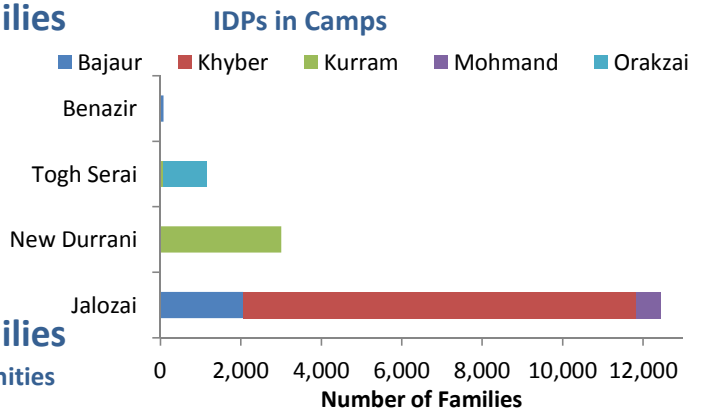

# KP and FATA IDP Statistics (As of 15 Feb 2012)

## IDPs in Host Communities

## Currently Registered IDPs (Number of Families)

Place of Displacement		Agency of Origin							Total
		Bajaur	FR Tank	Khyber	Mohmand	Kurram	Orakzai	SWA	
DI Khan	Total		532					24,019	24,551
Hangu	Camp					84	1,075		1,159
	Off Camp					74	261		335
	Total					158	1,336		1,494
Kohat	Total					2,746	17,209	1	19,956
Kurram	Camp					3,004			3,004
	Off Camp					11,429			11,429
	Total					14,433			14,433
Nowshera (Camps)	Total	2,138		9,771	624				12,533
Peshawar	Total					13,052	1,090	9	14,151
Tank	Total							9,804	9,804
<b>Grand Total</b>		<b>2,138</b>	<b>532</b>	<b>9,771</b>	<b>624</b>	<b>30,389</b>	<b>19,635</b>	<b>33,833</b>	<b>96,922</b>