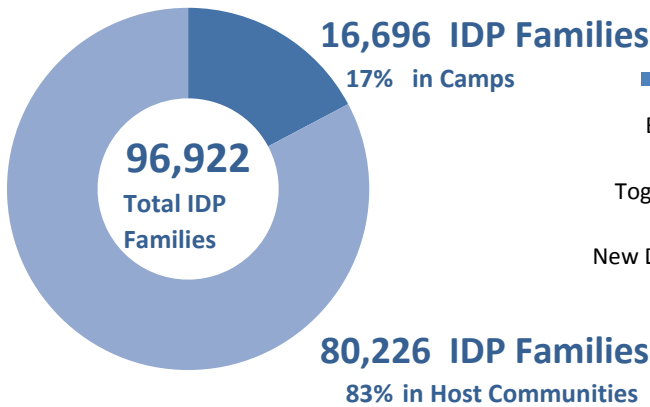

# KP and FATA IDP Statistics (As of 15 Feb 2012)

## IDPs in Host Communities

## Currently Registered IDPs (Number of Families)

Place of Displacement		Agency of Origin							Total
		Bajaur	FR Tank	Khyber	Mohmand	Kurram	Orakzai	SWA	
DI Khan	Total		532					24,019	24,551
Hangu	Camp					84	1,075		1,159
	Off Camp					74	261		335
	Total					158	1,336		1,494
Kohat	Total					2,746	17,209	1	19,956
Kurram	Camp					3,004			3,004
	Off Camp					11,429			11,429
	Total					14,433			14,433
Nowshera (Camps)	Total	2,138		9,771	624				12,533
Peshawar	Total					13,052	1,090	9	14,151
Tank	Total							9,804	9,804
<b>Grand Total</b>		<b>2,138</b>	<b>532</b>	<b>9,771</b>	<b>624</b>	<b>30,389</b>	<b>19,635</b>	<b>33,833</b>	<b>96,922</b>