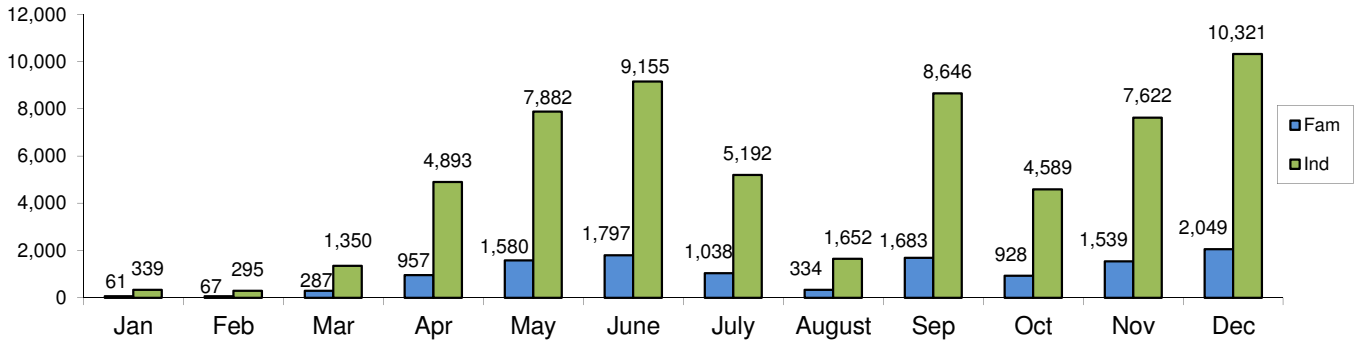

Current Refugee Population In KPK

Reason of Return

Monthly Repatriation Graph

Yearly Repatriation Trend (Individuals)

Province of Asylum

Province of Return