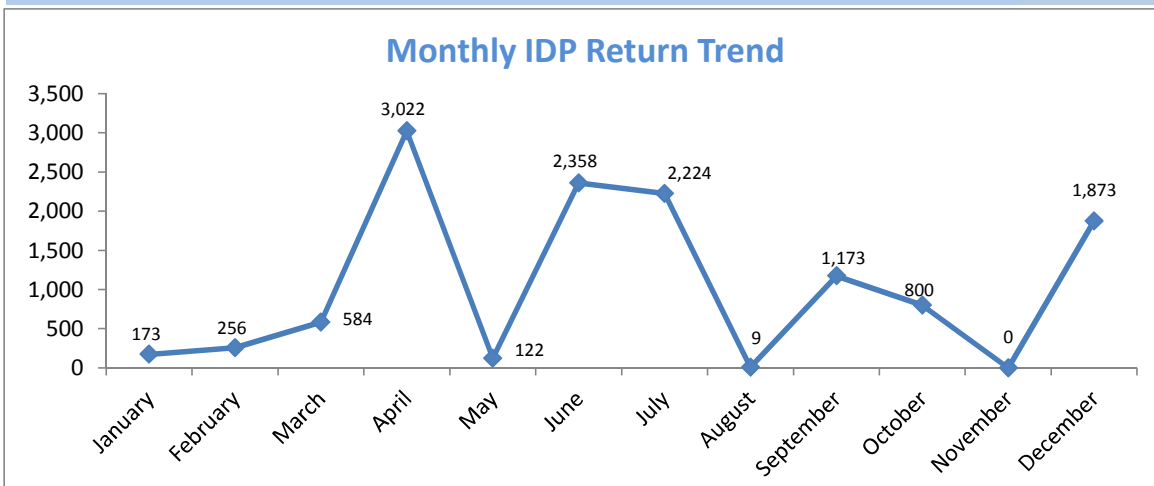

## IDP returns in 2012 (As of 31 December 2012)

	Orakzai	Kurram	SWA	Mohmand	FR Tank	Bajaur	Total
January	173						173
February	256						256
March	66	518					584
April	107		1,584	542		789	3,022
May	122						122
June	585	1,773					2,358
July	57	1,050	1,117				2,224
August	9						9
September	16	424	733				1,173
October		800					800
November							0
December					1,873		1,873
<b>Total</b>	<b>1,391</b>	<b>4,565</b>	<b>3,434</b>	<b>542</b>	<b>1,873</b>	<b>789</b>	<b>12,594</b>

**Note:**

1. The figures are based on Voluntary Return Forms (VRF) processed by UNHCR and represent number of families
2. WFP assisted 3,222 IDP families in return areas in December