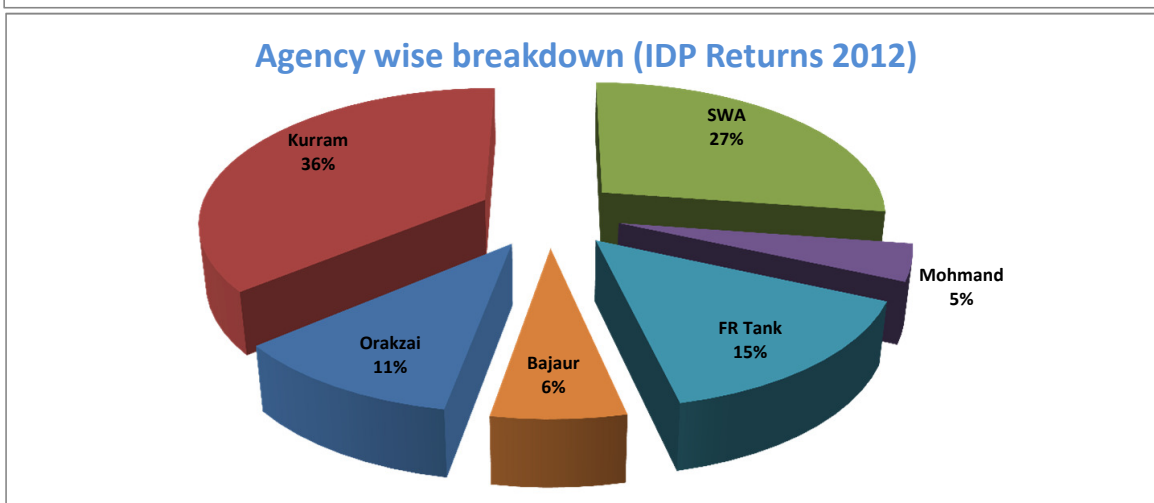

## IDP returns in 2012 (As of 31 December 2012)

	Orakzai	Kurram	SWA	Mohmand	FR Tank	Bajaur	Total
January	173						173
February	256						256
March	66	518					584
April	107		1,584	542		789	3,022
May	122						122
June	585	1,773					2,358
July	57	1,050	1,117				2,224
August	9						9
September	16	424	733				1,173
October		800					800
November							0
December					1,873		1,873
<b>Total</b>	<b>1,391</b>	<b>4,565</b>	<b>3,434</b>	<b>542</b>	<b>1,873</b>	<b>789</b>	<b>12,594</b>

**Note:**

1. The figures are based on Voluntary Return Forms (VRF) processed by UNHCR and represent number of families
2. WFP assisted 3,222 IDP families in return areas in December