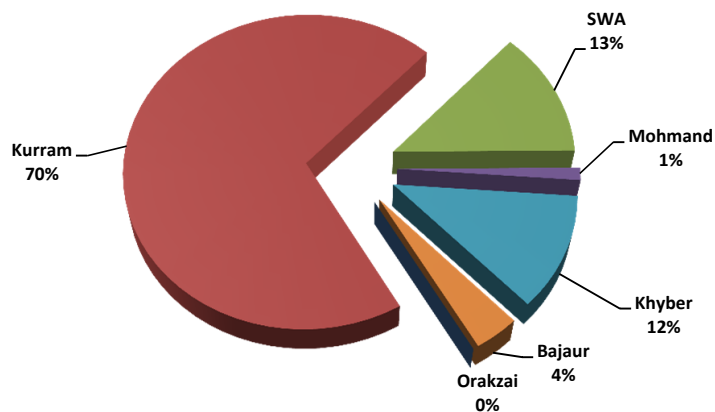

IDP returns in 2013 (As of 1 October 2013)

	Orakzai	Kurram	SWA	Mohmand	Khyber	Bajaur	Total
January							0
February							0
March							0
April							0
May							0
June				186		559	745
July		10,263	1,900				12,163
August							0
September					1,712		1,712
October							0
November							0
December							0
Total	0	10,263	1,900	186	1,712	559	14,620

Monthly IDP Return Trend in 2013

Agency wise breakdown (IDP Returns 2013)

Note:

1. The figures are based on Voluntary Return Forms (VRF) processed by UNHCR and represent number of families