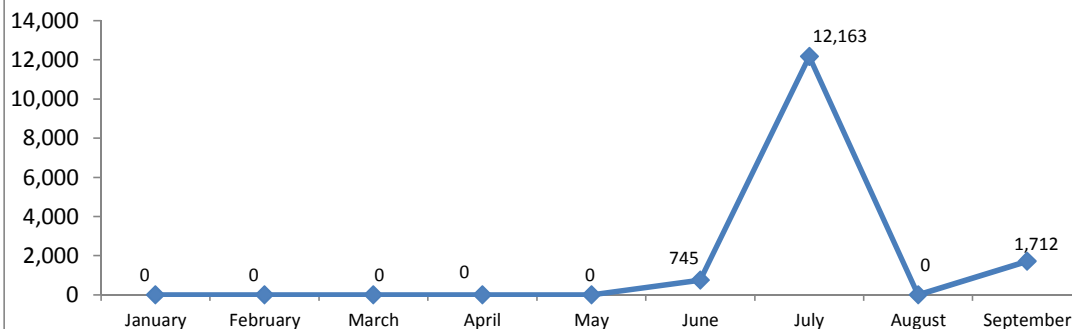

IDP returns in 2013 (As of 1 October 2013)

	Orakzai	Kurram	SWA	Mohmand	Khyber	Bajaur	Total
January							0
February							0
March							0
April							0
May							0
June				186		559	745
July		10,263	1,900				12,163
August							0
September					1,712		1,712
October							0
November							0
December							0
Total	0	10,263	1,900	186	1,712	559	14,620

Monthly IDP Return Trend in 2013

Agency wise breakdown (IDP Returns 2013)

Note:

1. The figures are based on Voluntary Return Forms (VRF) processed by UNHCR and represent number of families