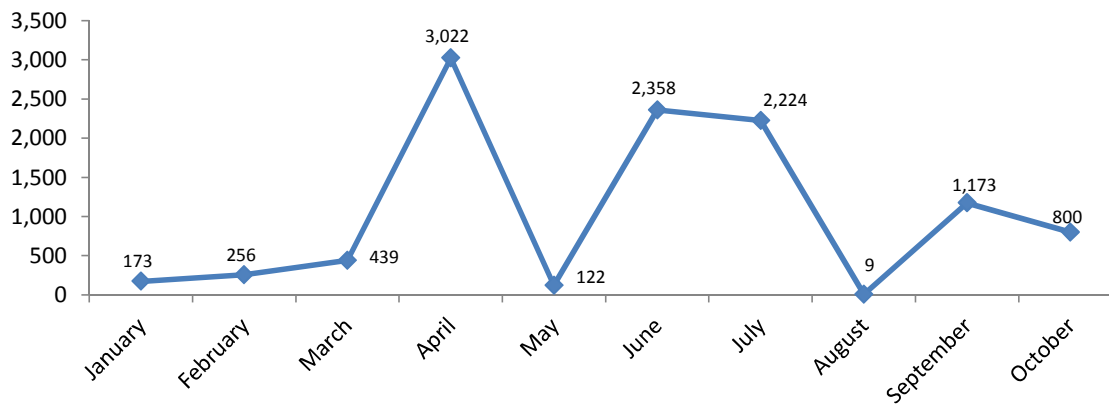

IDP returns in 2012 (As of 01 November 2012)

	Orakzai	Kurram	SWA	Mohmand	Bajaur	Total
January	173					173
February	256					256
March	66	373				439
April	107		1,584	542	789	3,022
May	122					122
June	585	1,773				2,358
July	57	1,050	1,117			2,224
August	9					9
September	16	424	733			1,173
October		800				800
November						0
December						0
Total	1,391	4,420	3,434	542	789	10,576

Monthly IDP Return Trend

Agency wise breakdown (IDP Returns 2012)

Note:

1. The figures are based on Voluntary Return Forms (VRF) processed by UNHCR
3. WFP assisted 6,469 IDP families in return areas in September