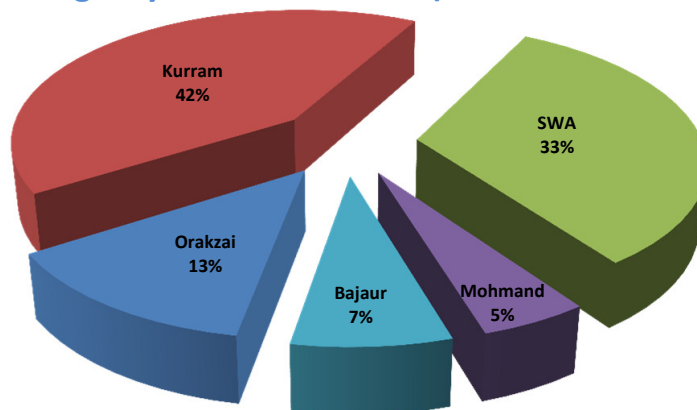

IDP returns in 2012 (As of 01 November 2012)

	Orakzai	Kurram	SWA	Mohmand	Bajaur	Total
January	173					173
February	256					256
March	66	373				439
April	107		1,584	542	789	3,022
May	122					122
June	585	1,773				2,358
July	57	1,050	1,117			2,224
August	9					9
September	16	424	733			1,173
October		800				800
November						0
December						0
Total	1,391	4,420	3,434	542	789	10,576

Monthly IDP Return Trend

Agency wise breakdown (IDP Returns 2012)

Note:

1. The figures are based on Voluntary Return Forms (VRF) processed by UNHCR
3. WFP assisted 6,469 IDP families in return areas in September