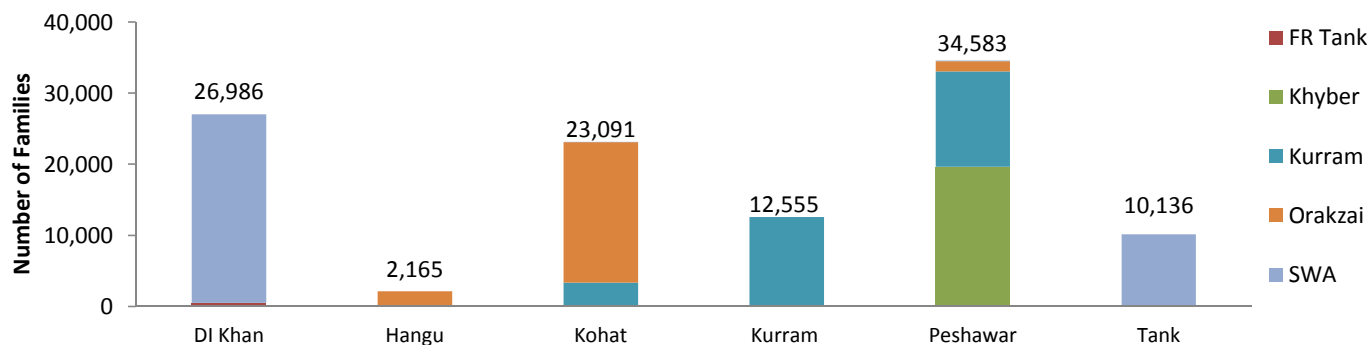

IDPs in Host Communities

Displacement and Return Trends

Currently Registered IDP Families by Location (Camp and Off-Camp)

Place of Displacement		Agency of Origin						Total	
		Bajaur	FR Tank	Khyber	Mohmand	Kurram	Orakzai		SWA
DI Khan	Off Camp		532			1	26,453	26,986	
Hangu	Camp					84	1,075	1,159	
	Off Camp					109	2,056	2,165	
	Total					193	3,131	3,324	
Kohat	Off Camp					3,337	19,737	17	23,091
Kurram	Camp					3,565			3,565
	Off Camp					12,555			12,555
	Total					16,120			16,120
Nowshera	Camps	2,138		8,830	624				11,592
Peshawar	Off Camp			19,624		13,424	1,444	91	34,583
Tank	Off Camp							10,136	10,136
Grand Total		2,138	532	28,454	624	33,075	24,312	36,697	125,832

Note 1: Bajaur and Mohmand IDP families at Jalozai are under a process of verification by PDMA/UNHCR

Note 2: New Registrations include IDPs registered at Jalozai, New Durrani, and Off-camp areas of Kurram and KP including those surveyed by IVAP and registered by UNHCR