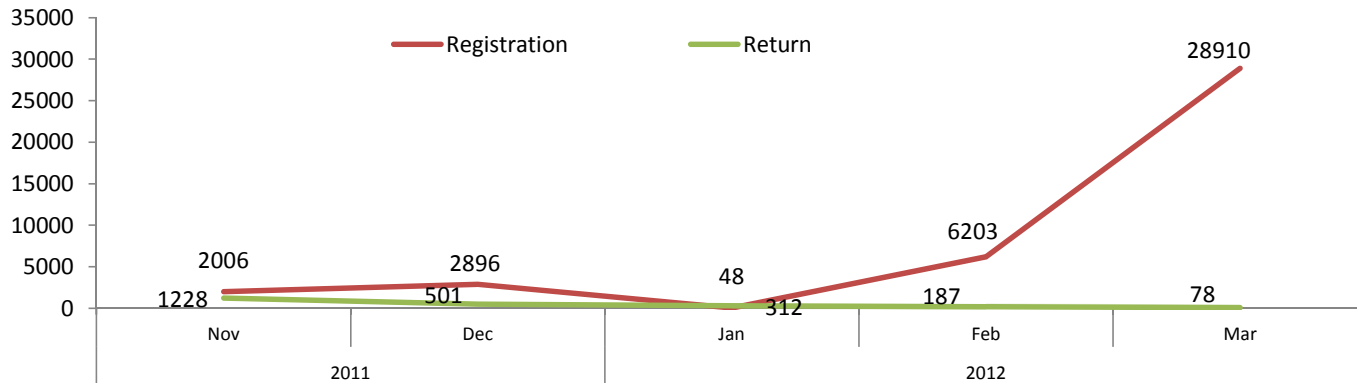

IDPs in Host Communities

Displacement and Return Trends

Currently Registered IDP Families by Location (Camp and Off-Camp)

Place of Displacement		Agency of Origin						Total	
		Bajaur	FR Tank	Khyber	Mohmand	Kurram	Orakzai		SWA
DI Khan	Off Camp		532			1	26,453	26,986	
Hangu	Camp					84	1,075	1,159	
	Off Camp					109	2,056	2,165	
	Total					193	3,131	3,324	
Kohat	Off Camp					3,337	19,737	17	23,091
Kurram	Camp					3,565			3,565
	Off Camp					12,555			12,555
	Total					16,120			16,120
Nowshera	Camps	2,138		8,830	624				11,592
Peshawar	Off Camp			19,624		13,424	1,444	91	34,583
Tank	Off Camp							10,136	10,136
Grand Total		2,138	532	28,454	624	33,075	24,312	36,697	125,832

Note 1: Bajaur and Mohmand IDP families at Jalozai are under a process of verification by PDMA/UNHCR

Note 2: New Registrations include IDPs registered at Jalozai, New Durrani, and Off-camp areas of Kurram and KP including those surveyed by IVAP and registered by UNHCR